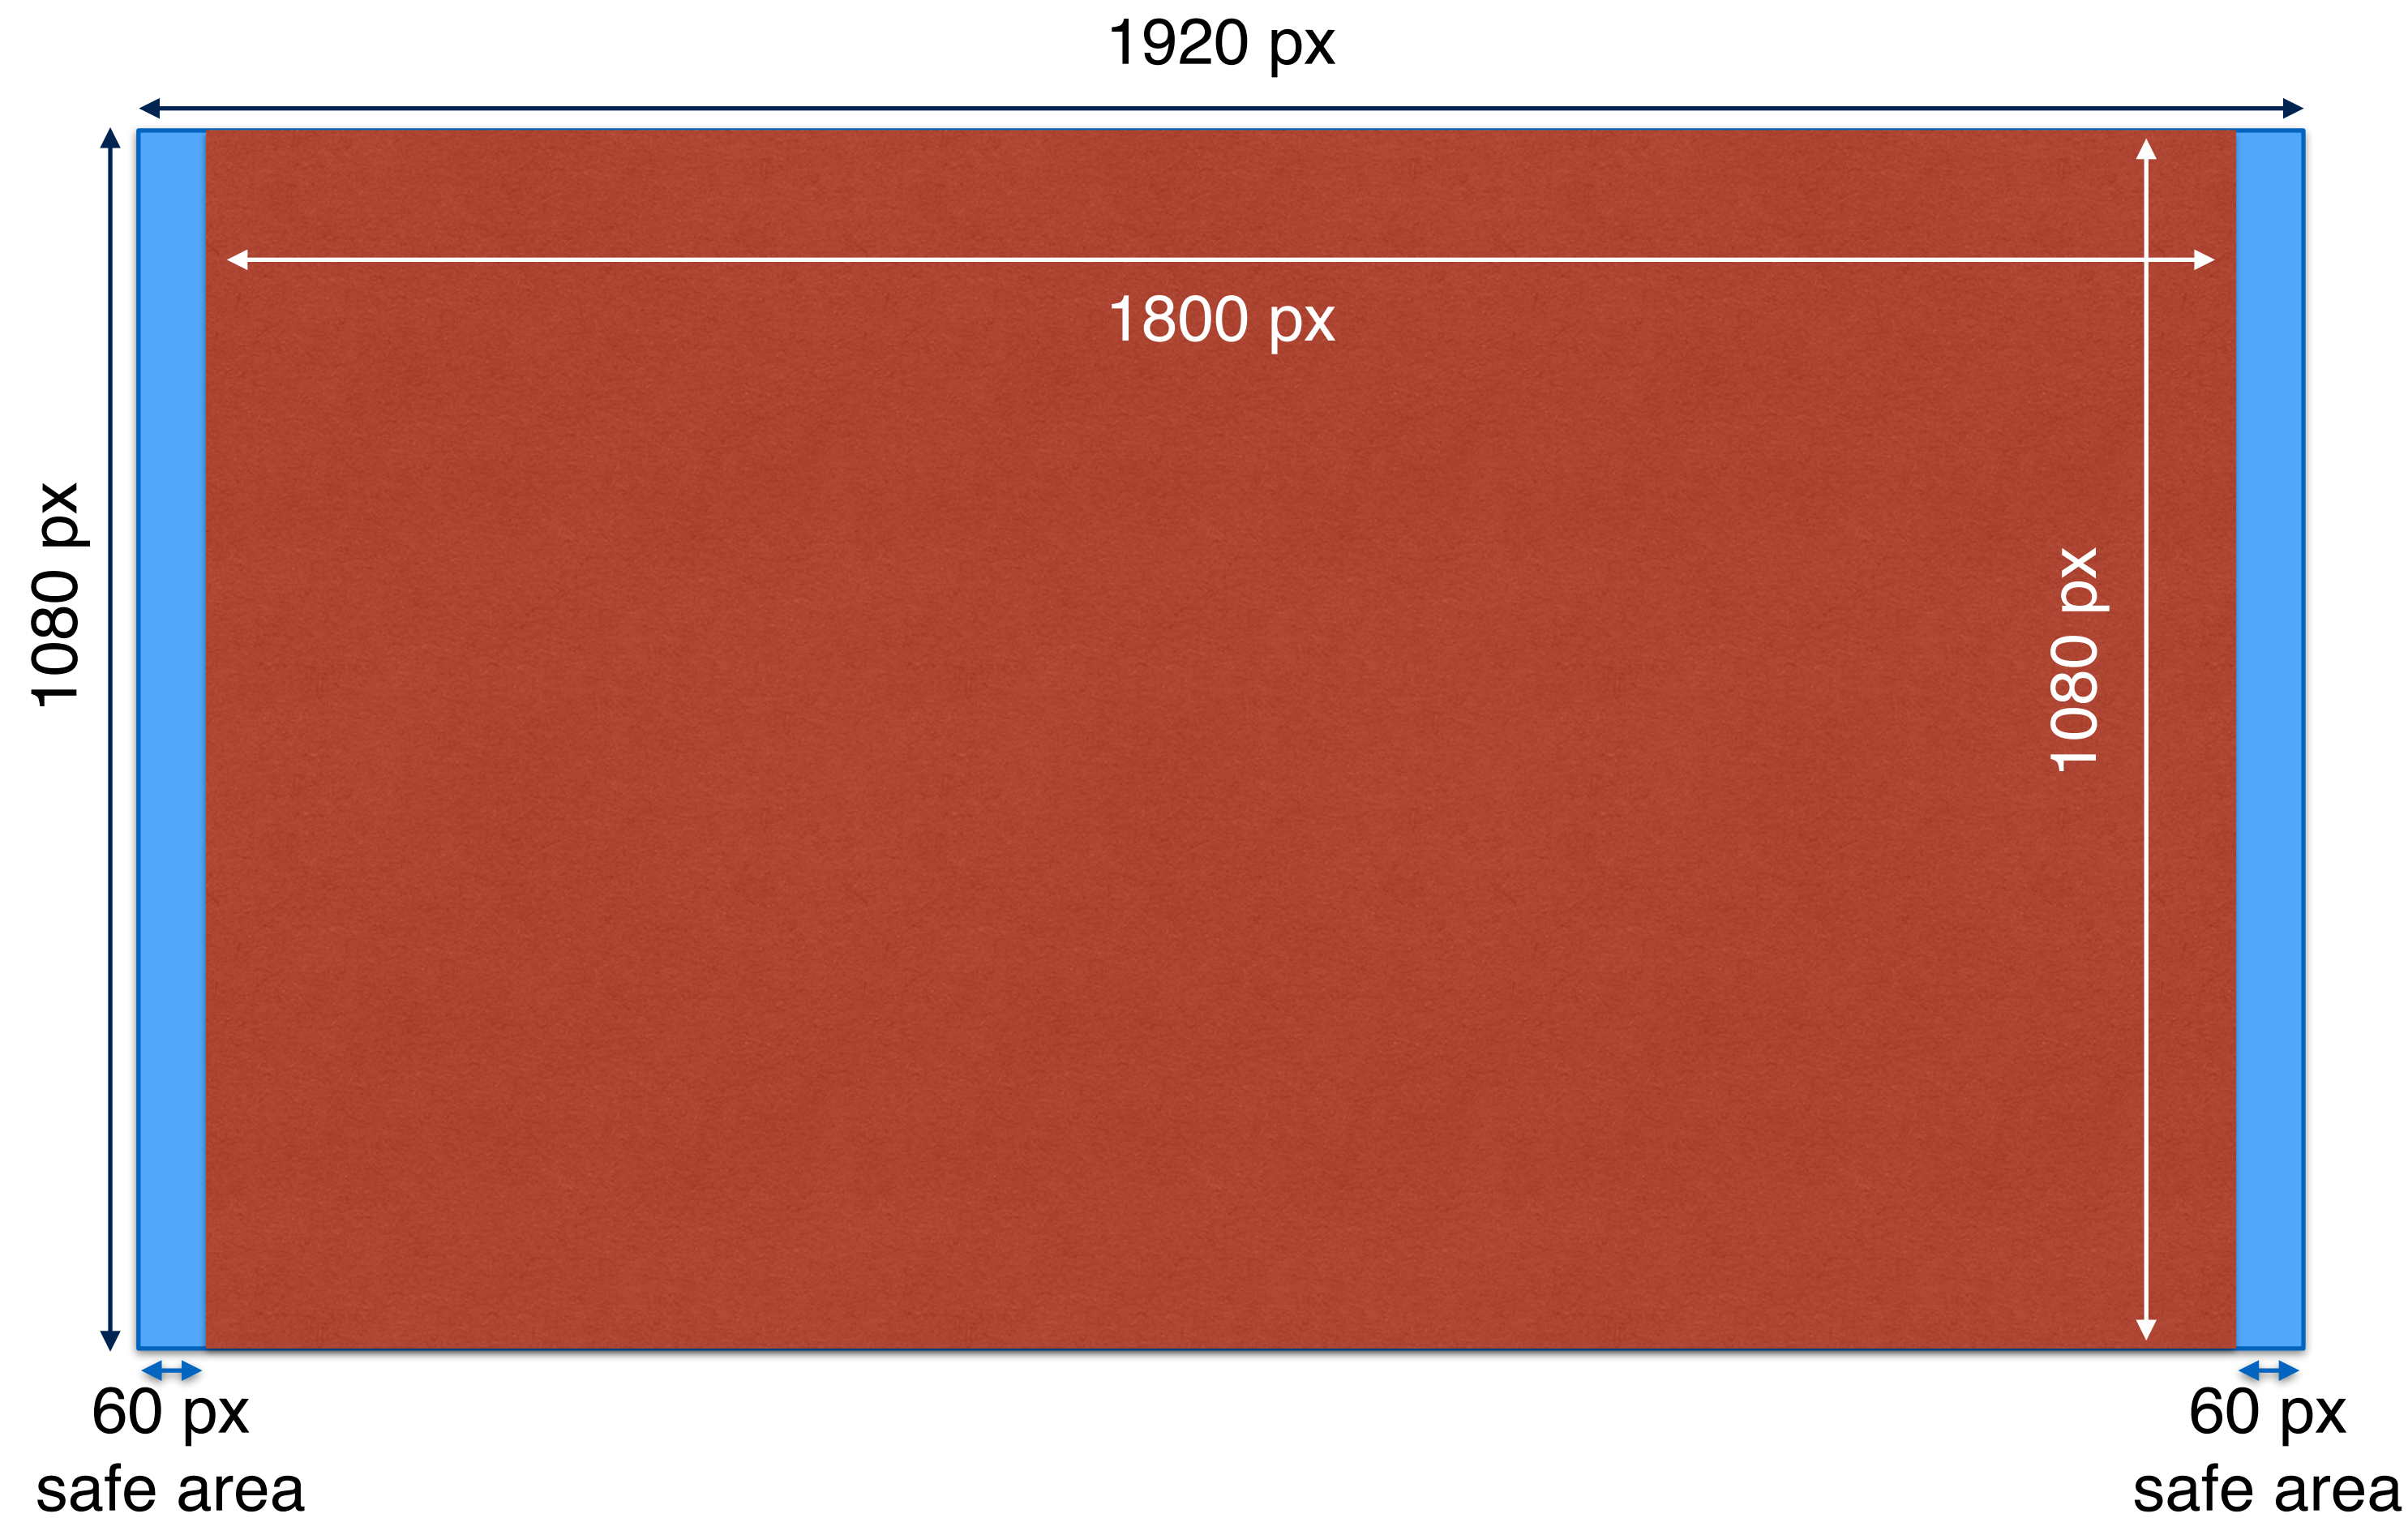

# 3mm Stage Screen

Content created in a 1920 x 1080 raster  
With the actual content to be 600 x 1080  
pixels, top left justified.

As per the codec specs on last page.

## Description

Content Created as 1920 x 1080 pixels, with main content positioned in a 1800 x 1080 pixel safe area.

See next page for Codec and format information